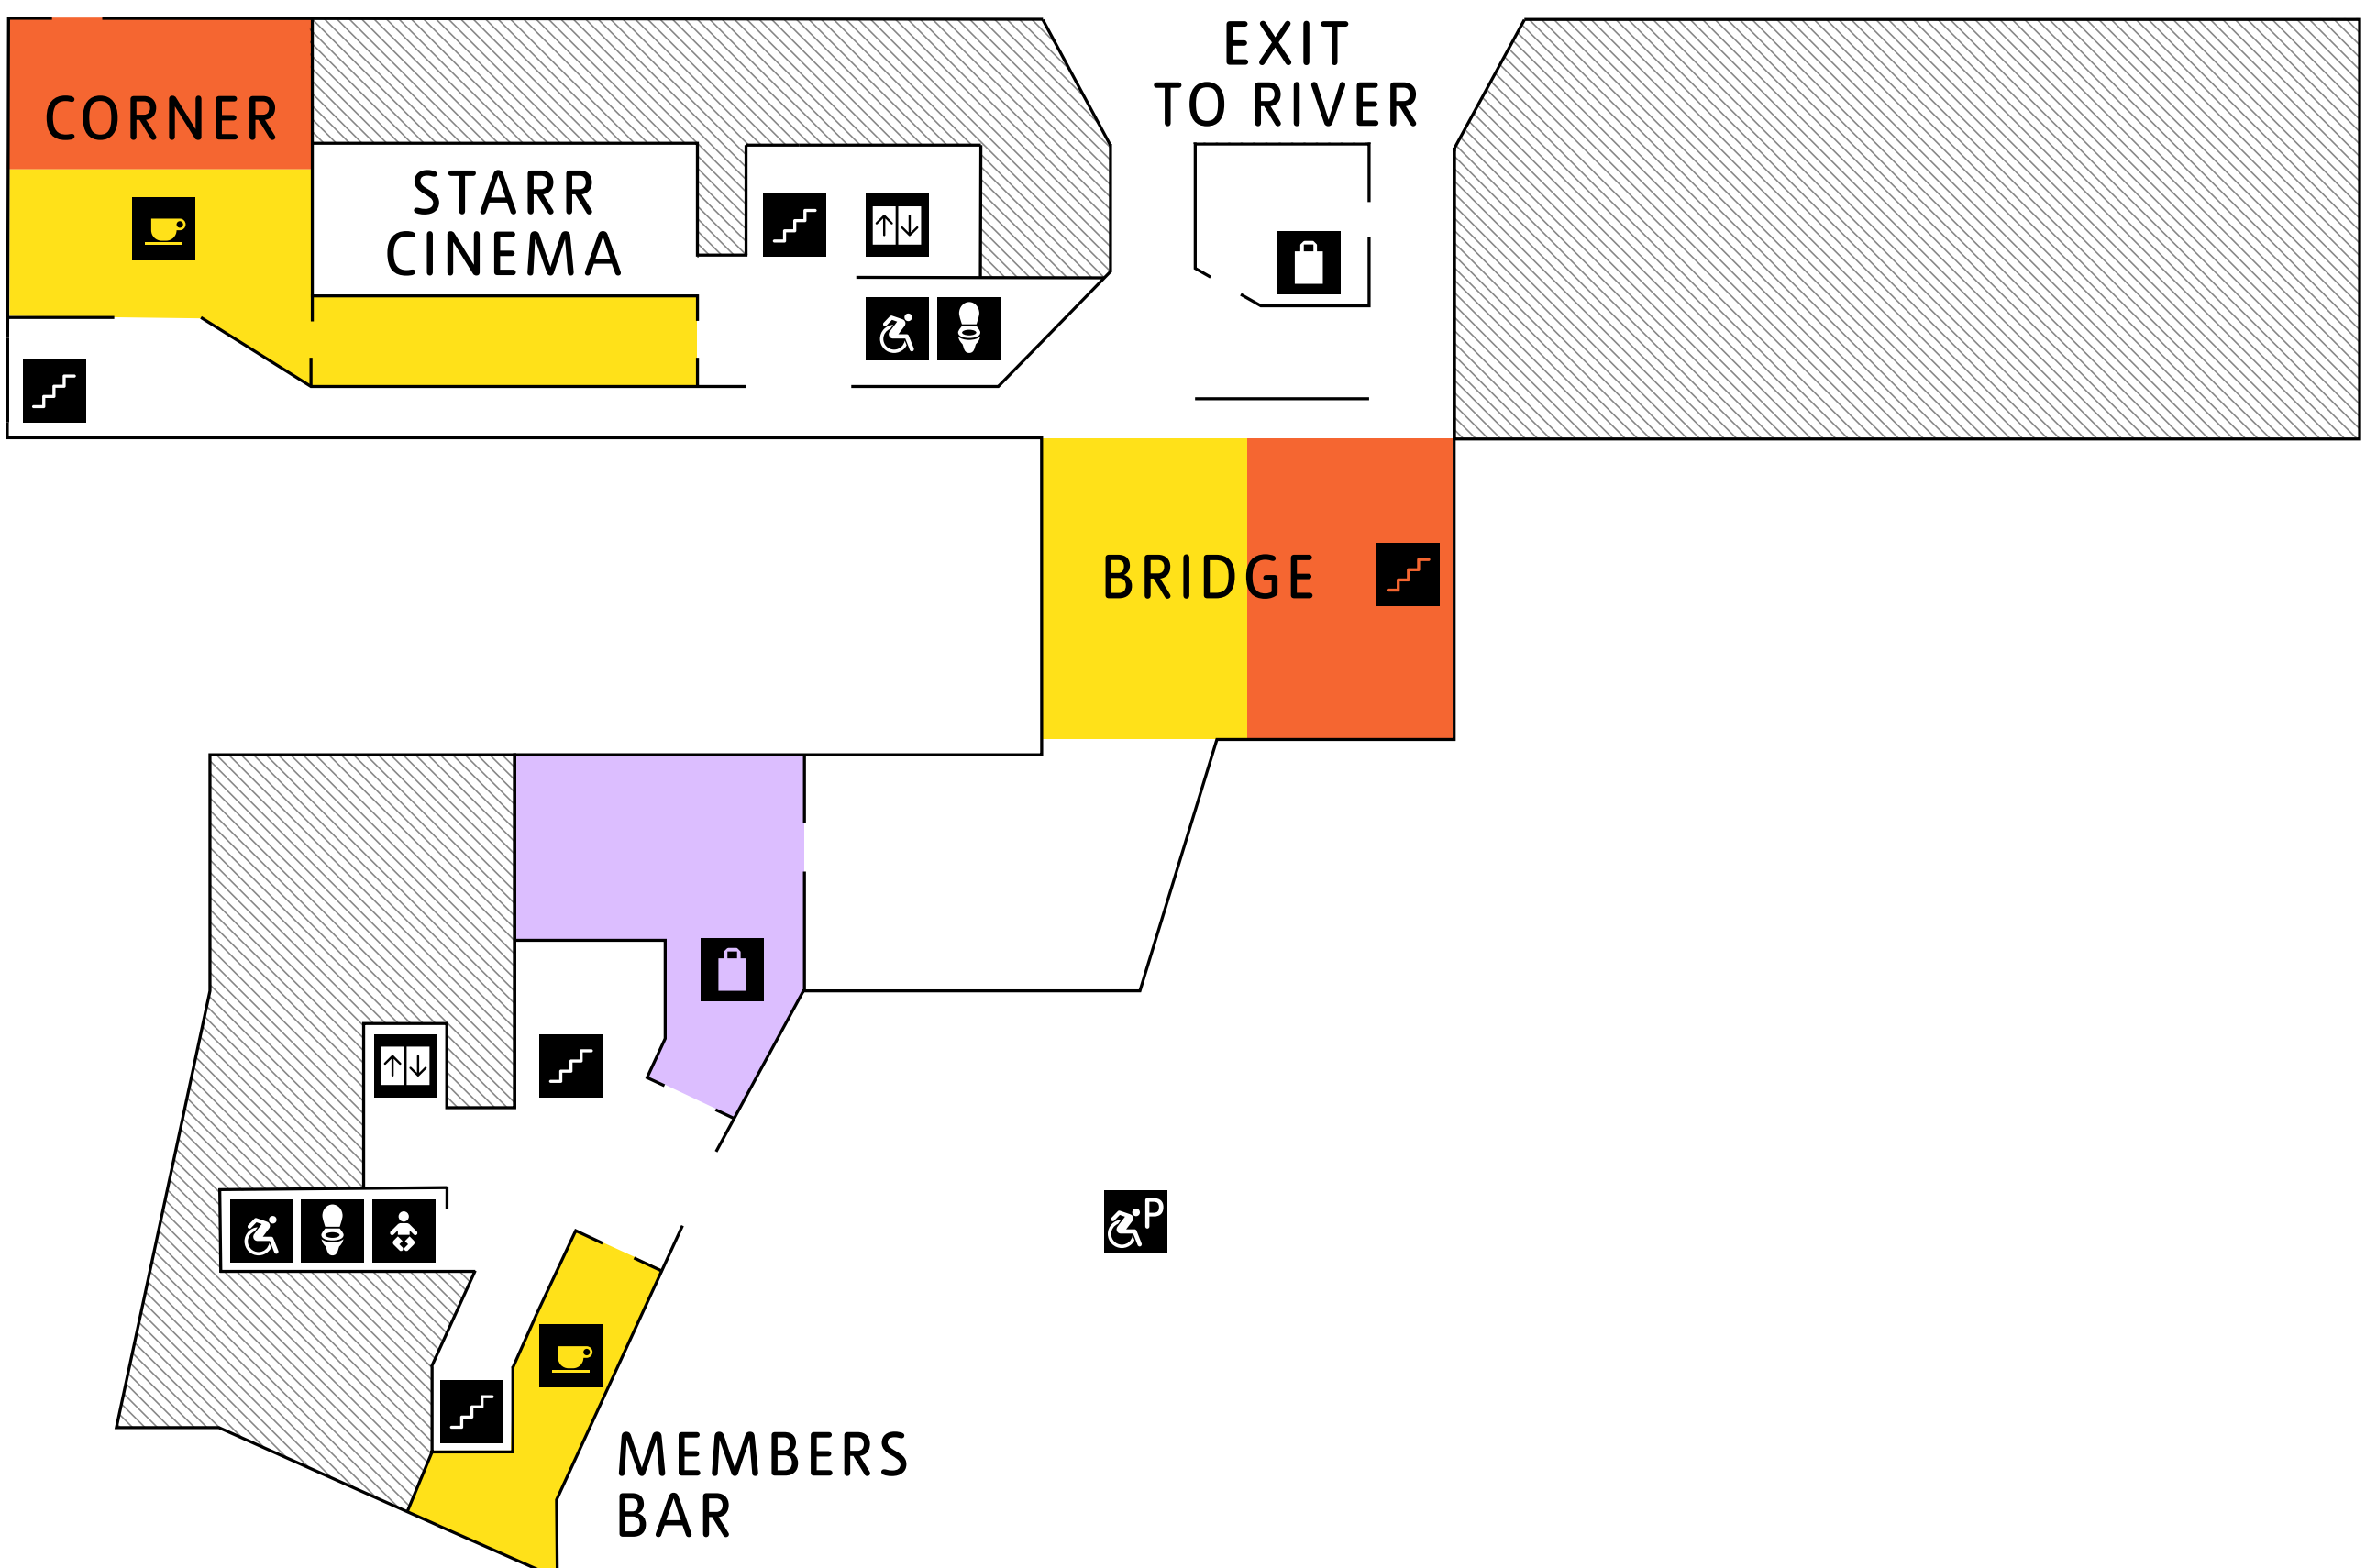

LEVEL 1

FOOD & DRINK

Corner

Last orders at 22.30

Bridge Bar

Last orders at 21.30

Members Bar

Last orders at 21.30

Bridge

WORKSHOPS

TALKS AND TOURS

Book Signing:

Larry Achiampong

20.00–21.00

Terrace Shop

KEY

Toilets

Accessible toilets

Baby changing

Shop

Lift

Café

Stairs

LEVEL 2

 Lift

 Stairs

 Escalator

 Drinking fountain

LEVEL 3

EXHIBITIONS

FOOD & DRINK
LEVEL 5

Electric Dreams