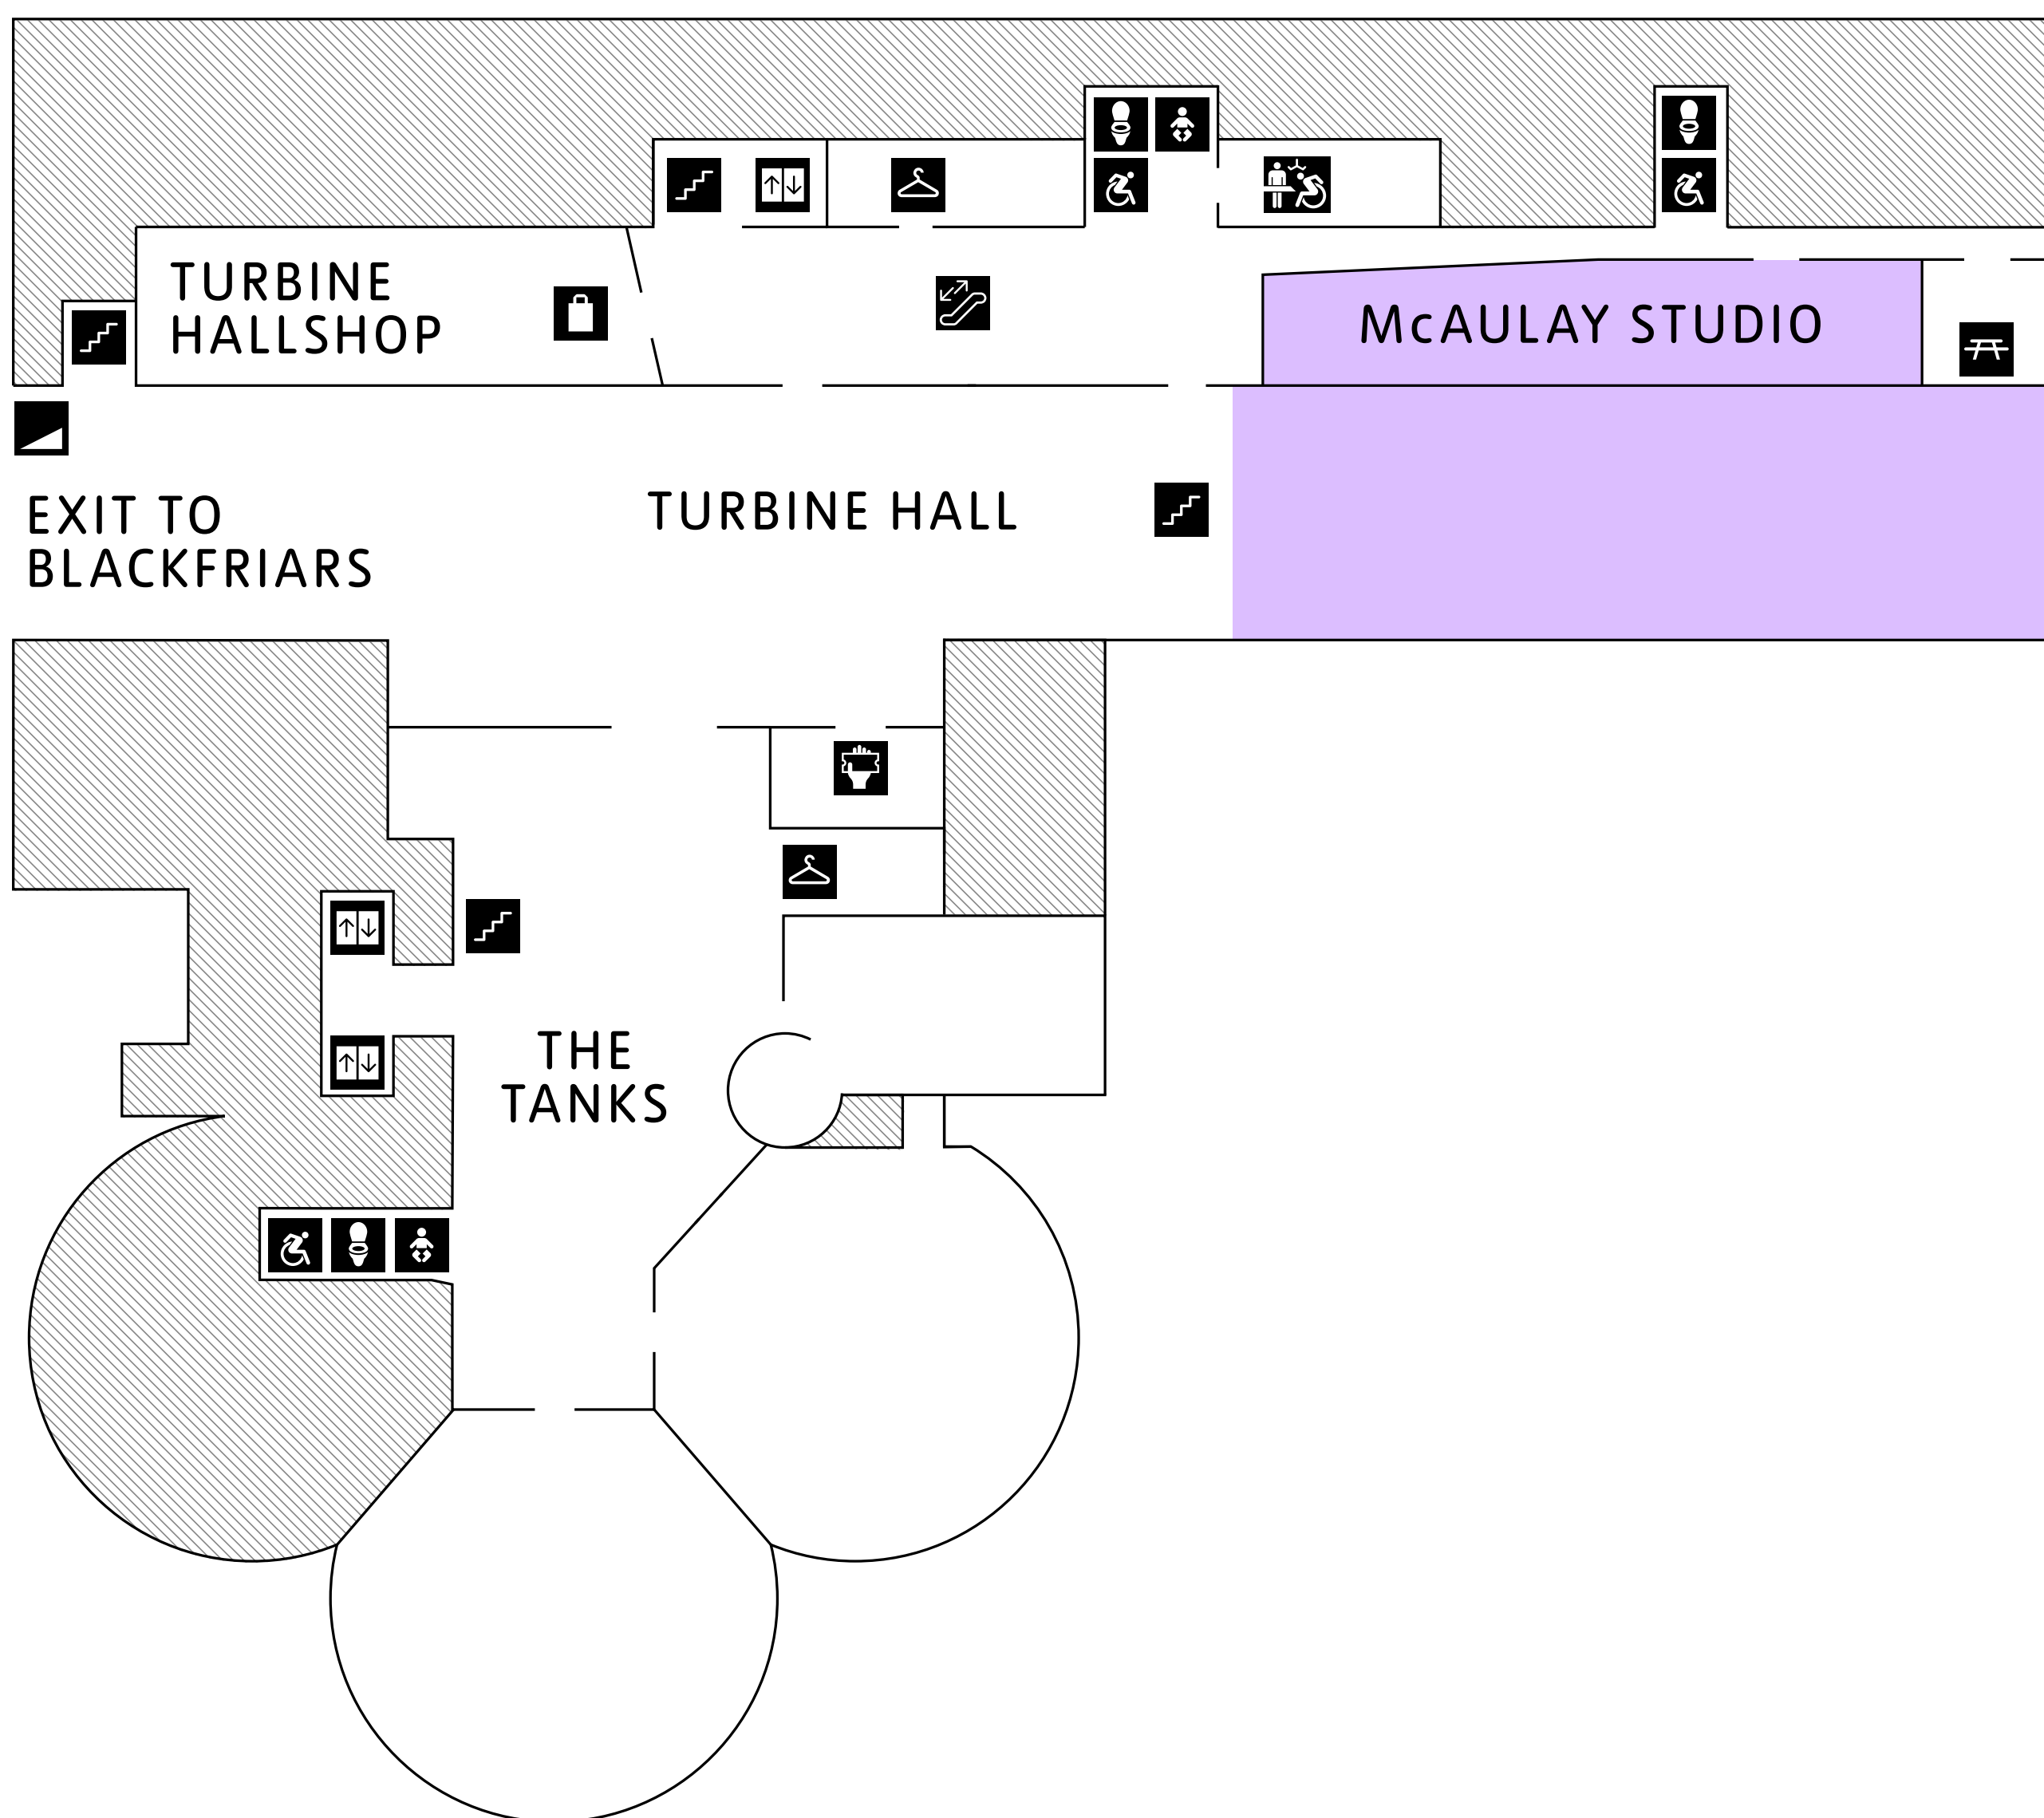

* Last entry 21.30

KEY

- | | | |
|--------------------|-----------|-----------------|
| Toilets | Shop | Stairs |
| Accessible toilets | Cloakroom | Escalator |
| Baby changing | Lift | Accessible ramp |
| Tickets | | |

LEVEL 1

FOOD & DRINK

Corner

Last orders at 22.30

Bridge Bar

Last orders at 21.30

Members Bar

Last orders at 21.30

19.00–21.00

Natalie Bell Building

Room 1

KEY

 Toilets

 Accessible toilets

 Baby changing

 Shop