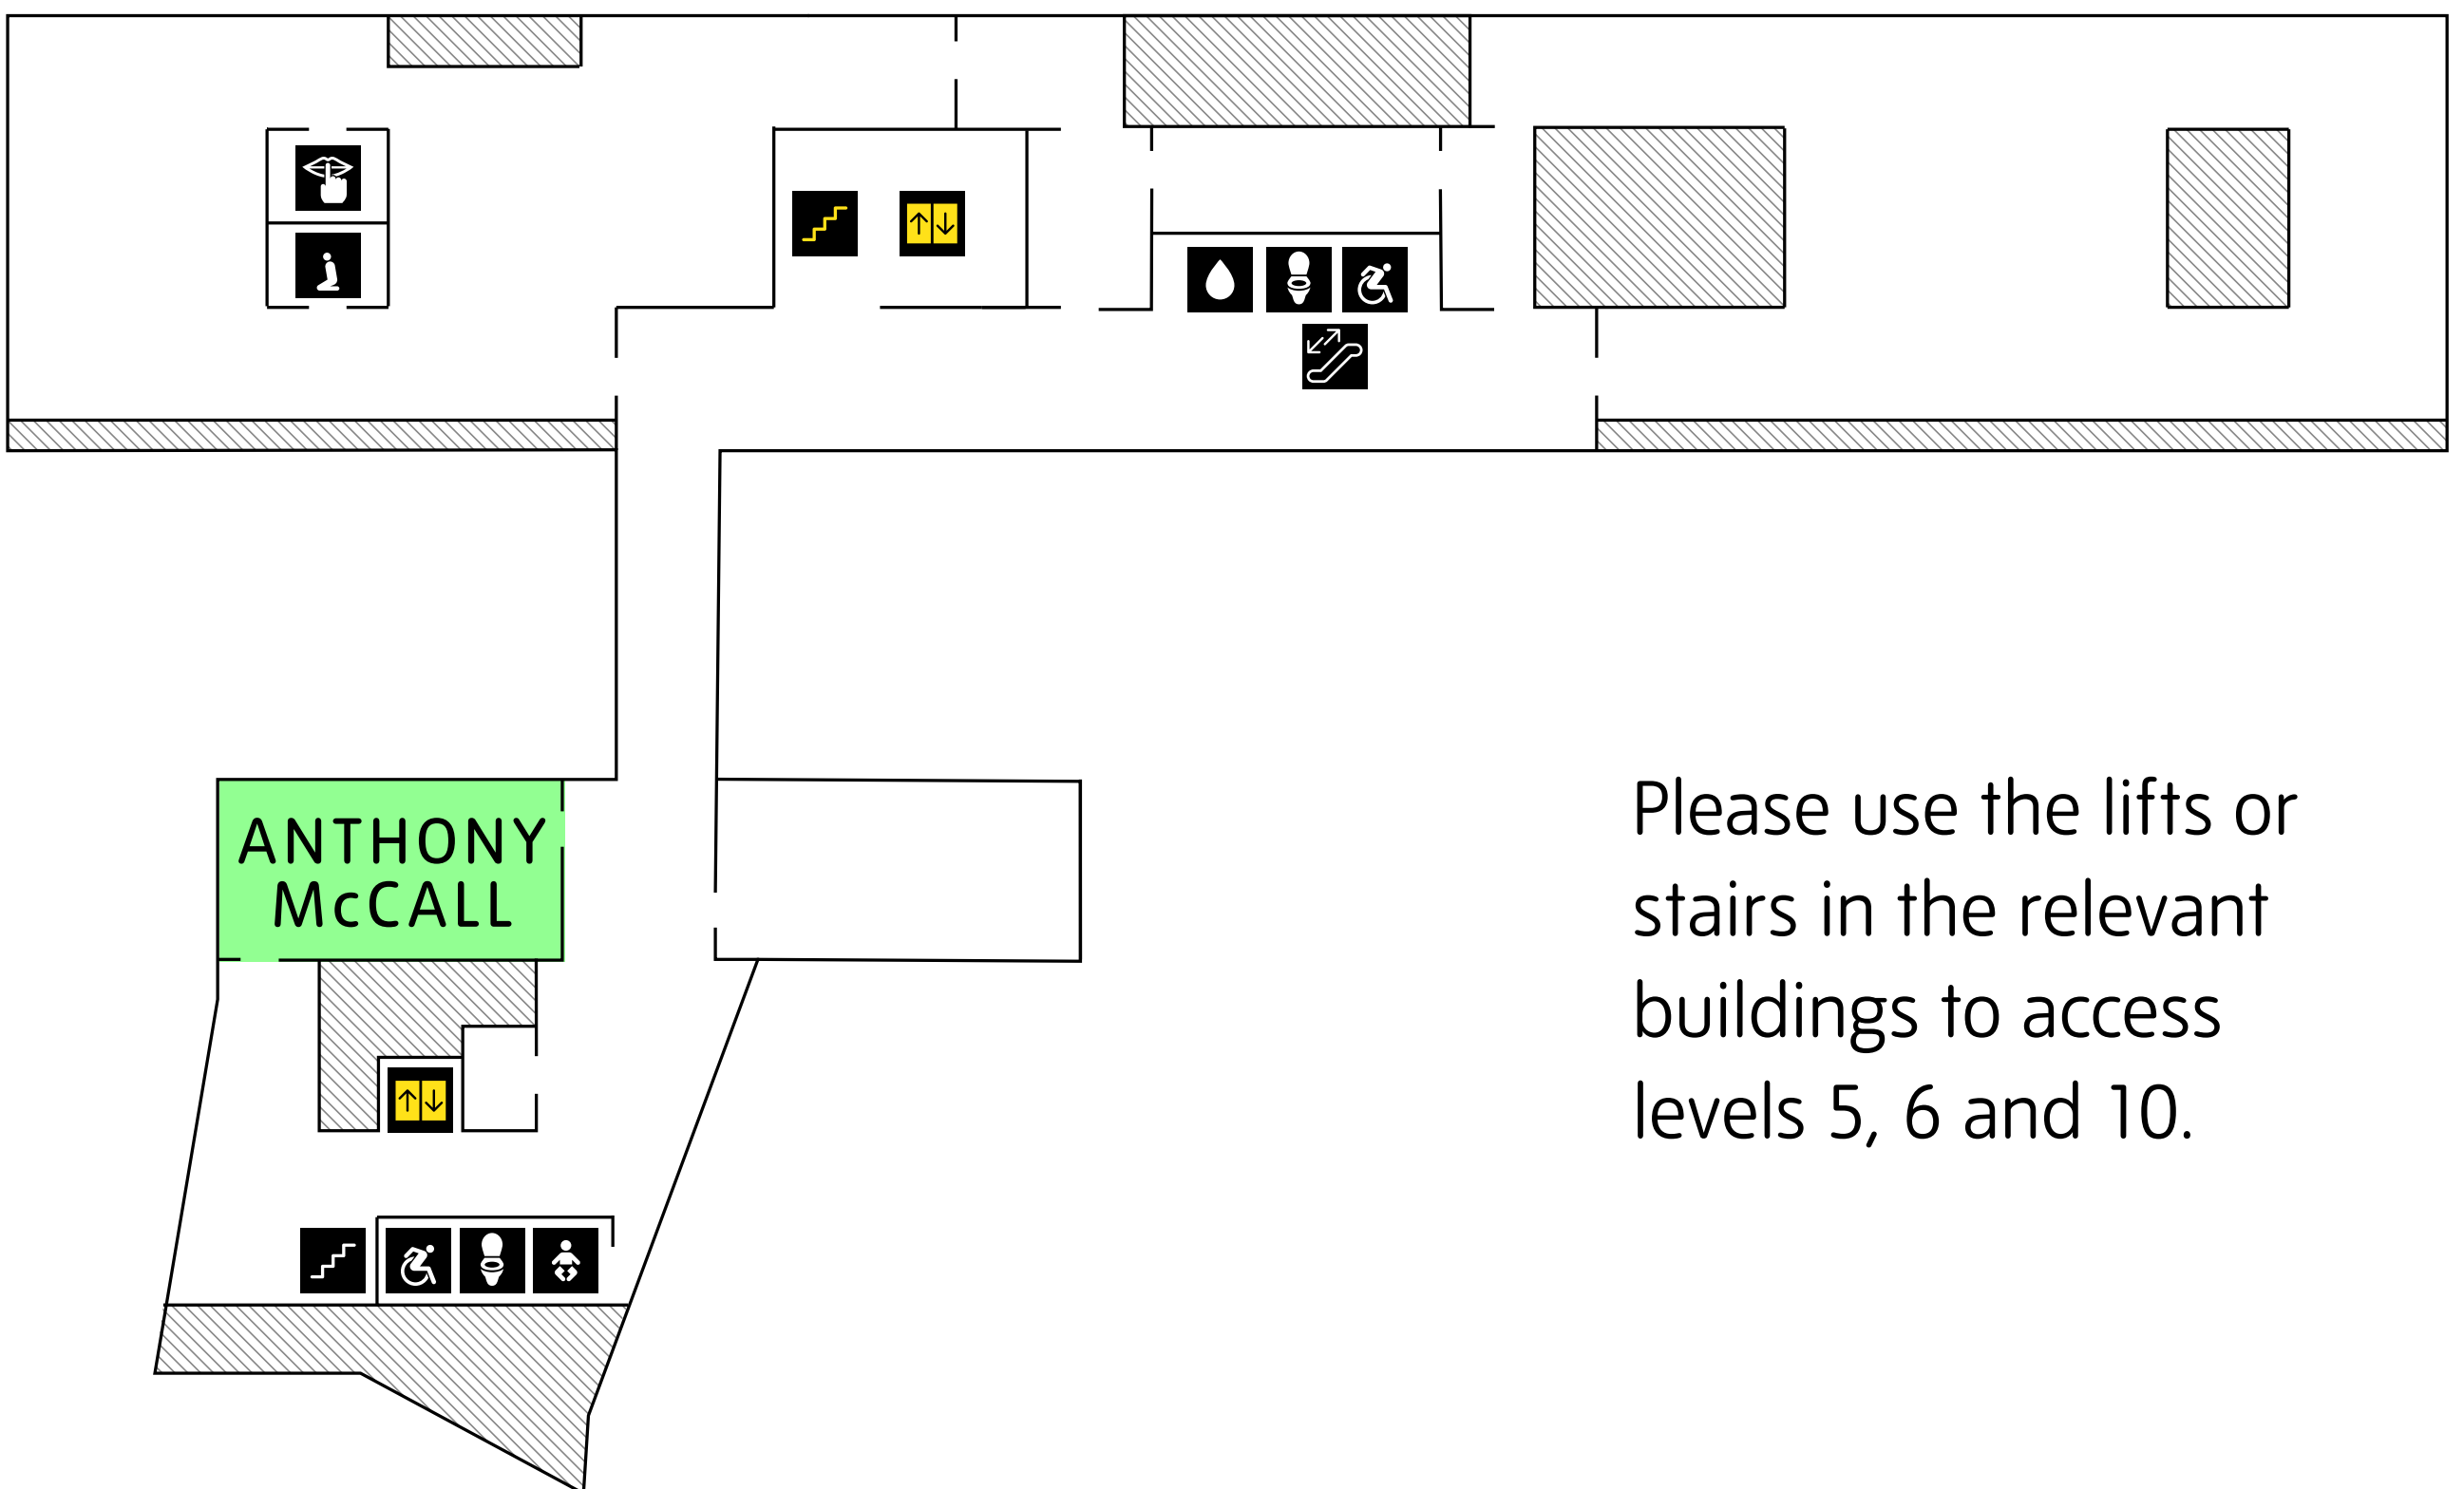

Toilets

Accessible toilets

Baby changing

Shop

Lift

Café

Stairs

LEVEL 2

 Stairs

 Escalator

LEVEL 4, 5, 6 & 10

EXHIBITIONS LEVEL 4

Anthony McCall

FOOD & DRINK LEVEL 5

Members Bar
Last orders at 21.30

LEVEL 10

Fizz and Cocktail Bar
Last orders at 21.30

LEVEL 6

Restaurant
Exclusive Valentine's
Dinner (pre-booking
recommended)
Drop-in bar
Last orders at 22.30

Please use the lifts or stairs in the relevant buildings to access levels 5, 6 and 10.

KEY

-  Toilets
-  Accessible toilets
-  Baby changing
-  Drinking fountain
-  Stairs
-  Escalator
-  Lift
-  Quiet room
-  Multi-faith and Contemplation room

FOR DETAILED EVENTS INFORMATION GO TO:
tate.org.uk/whats-on/tate-modern/members-night