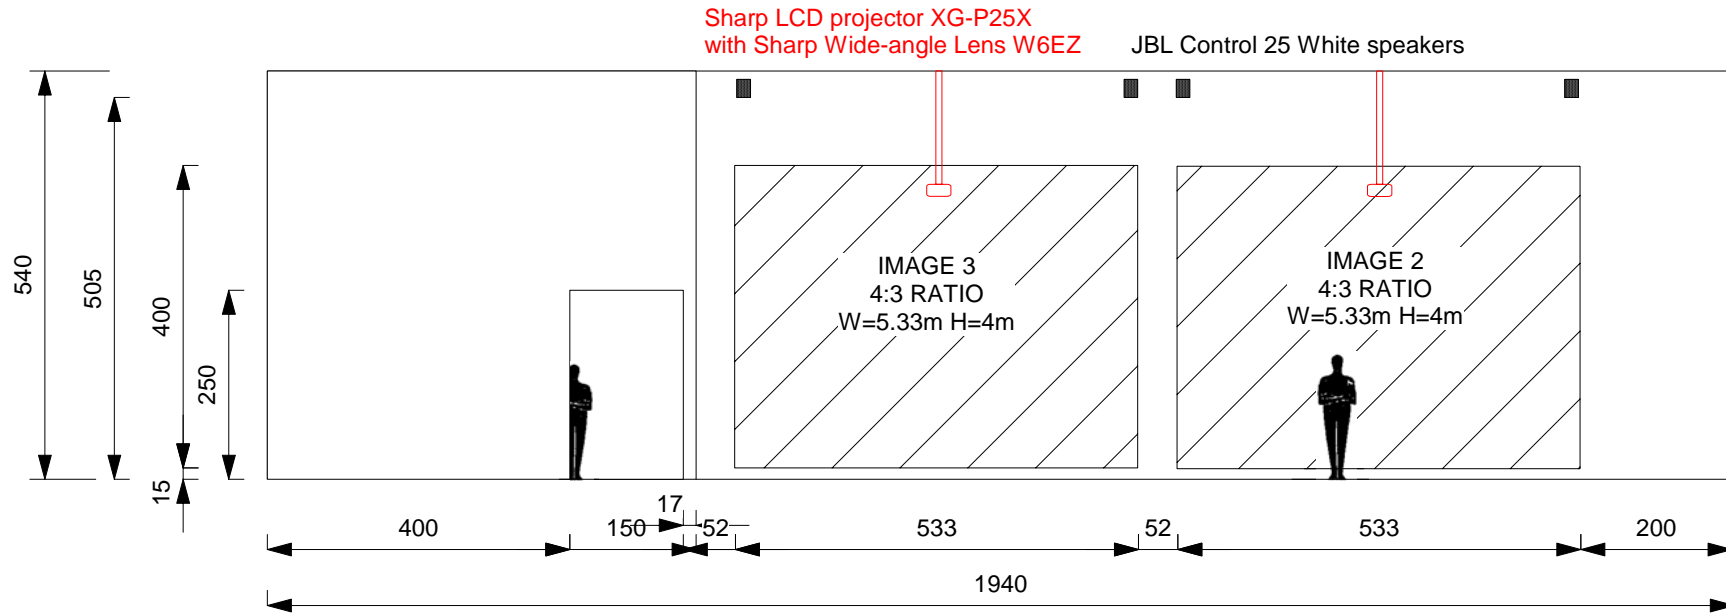

T11893, Bruce Nauman
MAPPING THE STUDIO II
Display at TATE Modern Level 5
2005-2006

NORTH WALL ELEVATION

Scale 1:100 (centimeters)

Ceiling: black stretched fabric (no acoustic material)

Walls: white

Floor: concrete